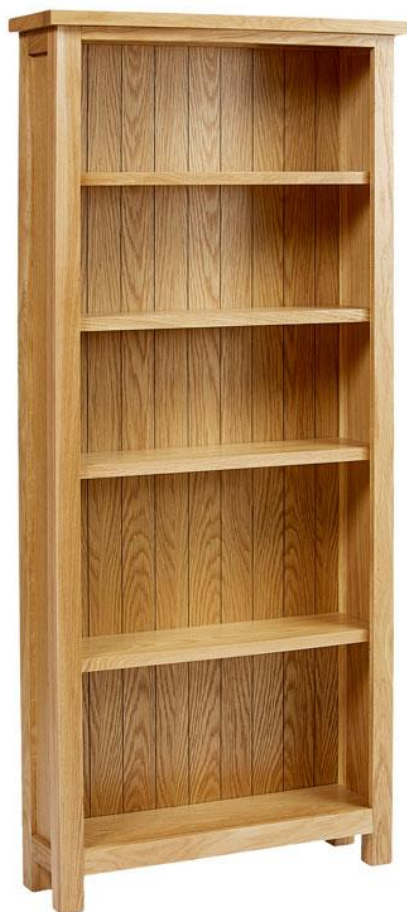

## PARKHOUSE 5 Shelf Large Bookcase

---

Oak

SKU: PARB5750

| W   | D   | H    |
|-----|-----|------|
| 750 | 225 | 1700 |

Warranty  
3  
Years

---

### FEATURES

5 shelves for storage and display.

Solid oak timbers together with real oak veneers.

Lacquered surfaces for easy care.