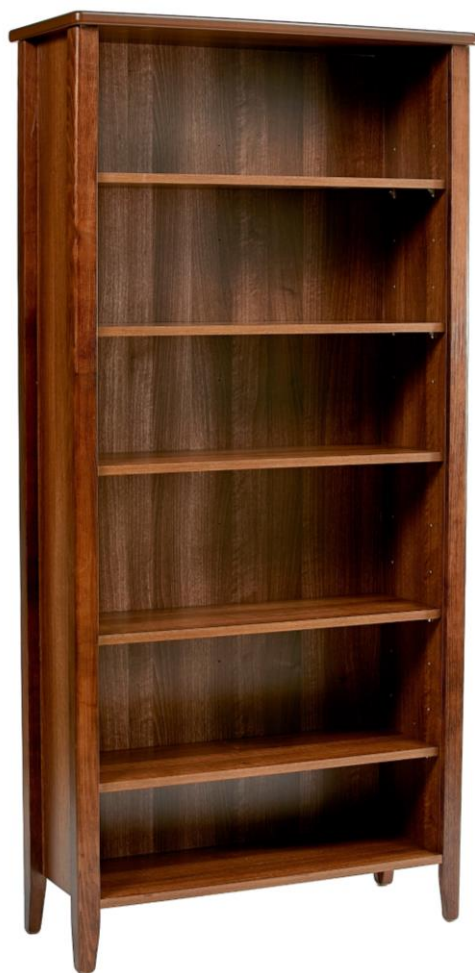

Newark Tall Bookcase

Walnut

SKU: NEWB6870W

W	D	H
870	365	1825

Warranty
5
Years

FEATURES

Rounded corners & edges.

15mm solid backs.

6 shelves for display.

Anti-microbial lacquer with melamine facing for easy cleaning.